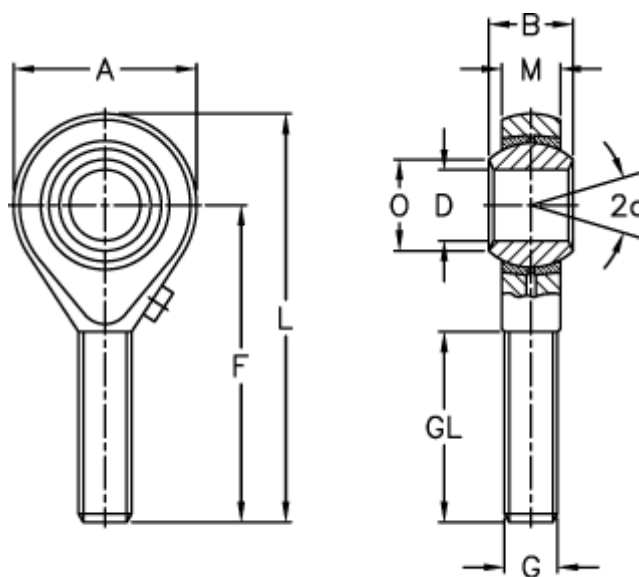

Data Sheet

Article number: 54301017

Description: LDK Rod end POS 17L
Threaded left

Measures

A	= 40	L	= 89
a (degrees)	= 14	M	= 16.00
B	= 22	O	= 20.60
D	= 17	Static load C0 (kN)	= 39.7
Dynamic load C (kN)	= 18.0	Weight (g)	= 206
F	= 69		
g	= M16x1,5		
GL	= 42		